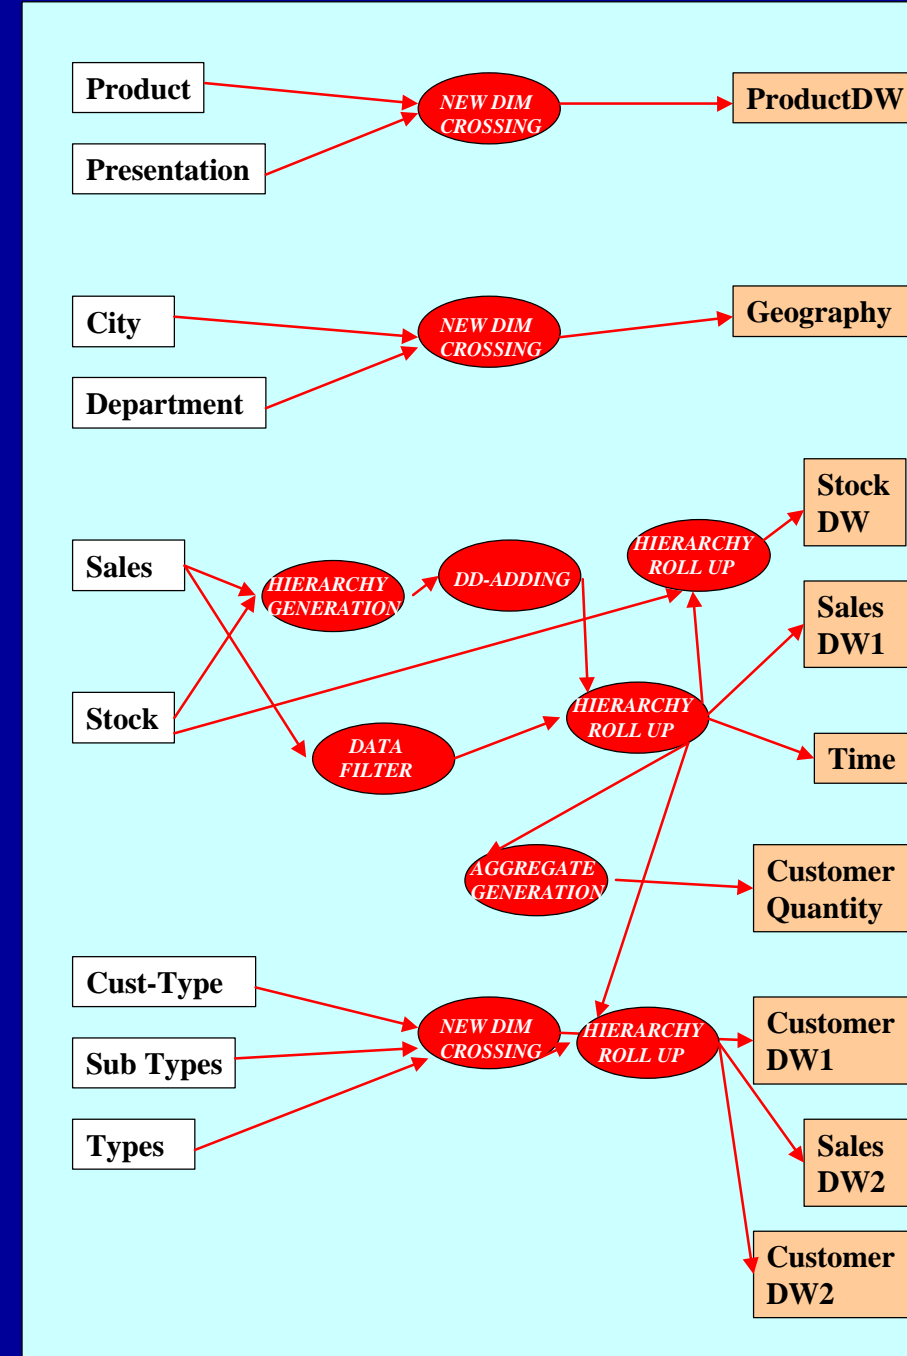

DESIGNING A DATAWAREHOUSE

SOURCE SCHEMA

CONCEPTUAL MODEL

APPLICATION OF PRIMITIVES

DW SCHEMA