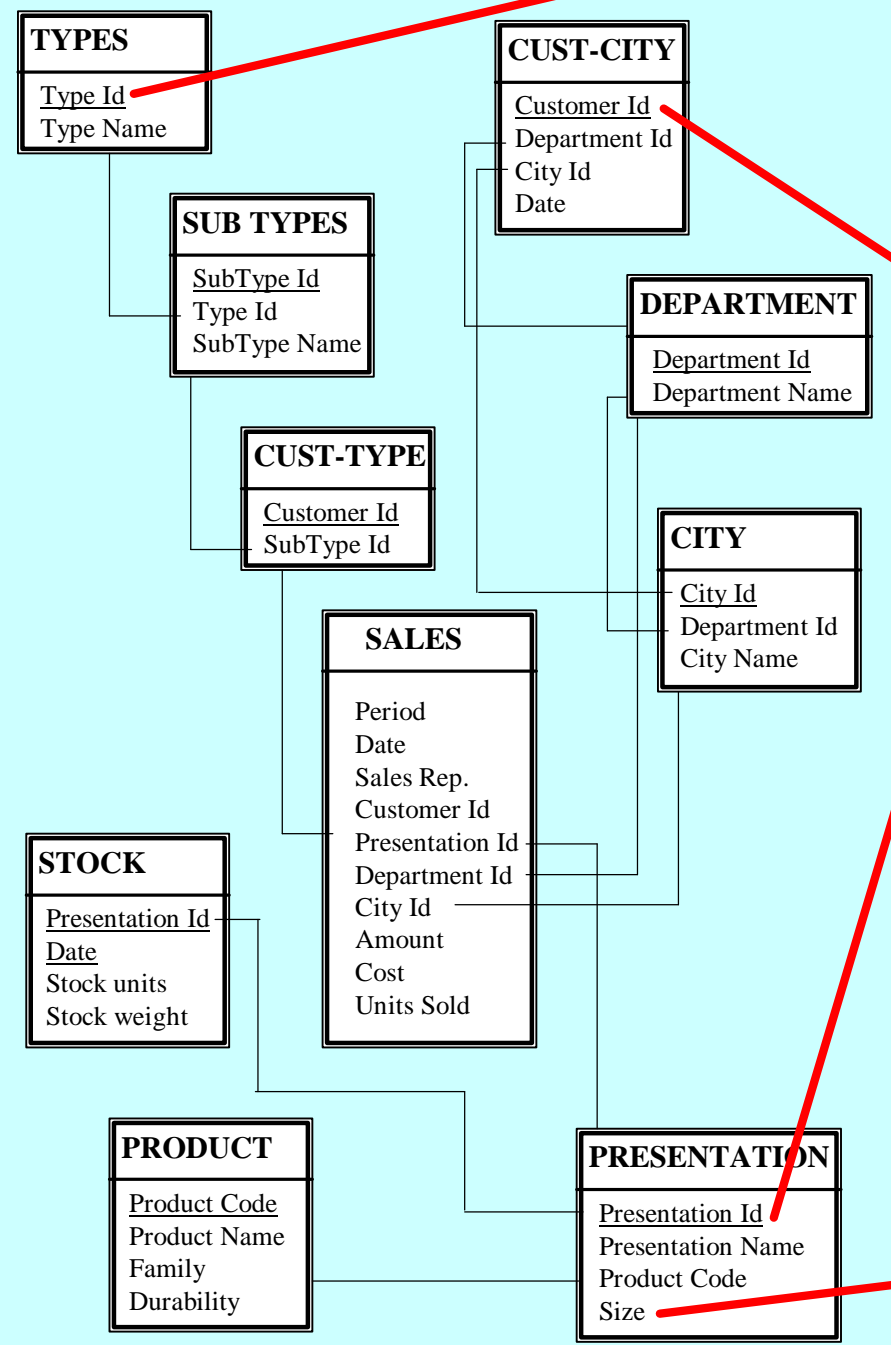

DESIGNING A DATAWAREHOUSE

SOURCE SCHEMA

CONCEPTUAL MODEL

APPLICATION OF PRIMITIVES

DW SCHEMA